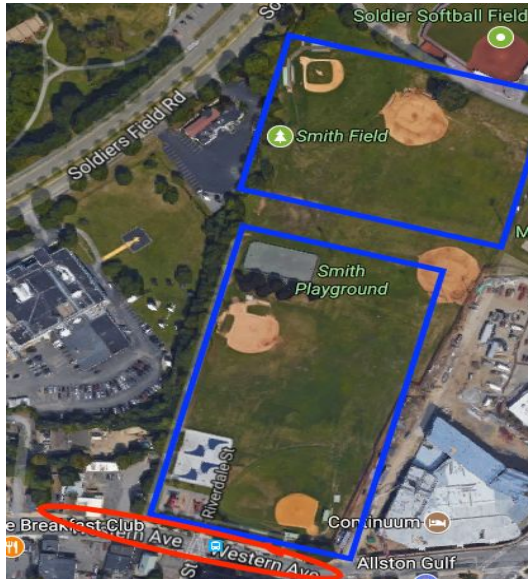

Smith Field Directions

Western Ave, Brighton MA

Red boxes indicate parking areas

Blue box indicates playing field

Directions:

- Cross over the Eliot Bridge toward Boston.
 - Pass through the set of lights immediately over the bridge onto Storrow Drive toward Boston.
 - Stay in the right lane and take your first exit marked Harvard Square. At the top of the ramp take a right.
 - Continue past Harvard Stadium on your right take a right at the next light, which is Western Ave.
 - Smith Field is immediately on your right.
-

-
- Find parking on the street in the area. Please do not park in the D'Angelo's lot. That lot is reserved for D'Angelo's customers, and any spectators' cars will be towed.
 - There are three fields at Smith, so be sure to look around for BB&N's players and fans.
-